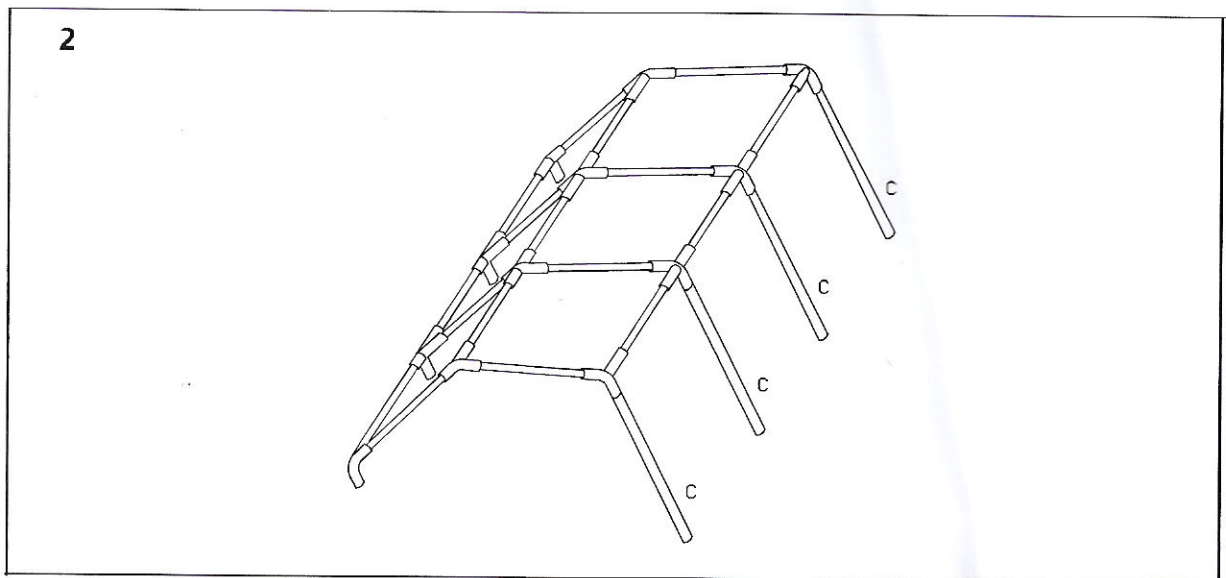

## -Parts List-

Quantity		Description
8	A 	Rafter
9	B 	Apex and eave pole
8	C 	Leg
8		Base plate
6		3 way joint
6		4 way joint
8		Nut and bolt
4		Guy lines
42+4 extra		Bolt
82		Bungee
12		Long Peg
72		Short Peg
2		End panel
6		Wall panel
1		Roof

# Partytent 3 x 6 mtr

-Manual-