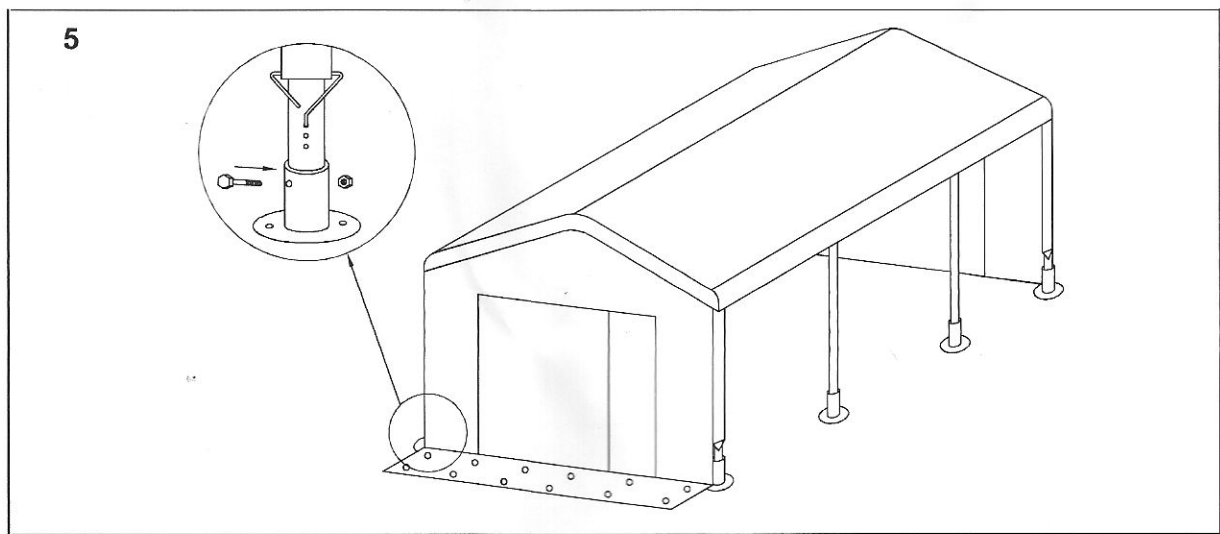

Partytent 3 x 6mtr

-Manual-

Indien wij komen omdat u aangeeft dat de tent incompleet is en u heeft de tent verkeerd gemonteerd en de tent blijkt compleet brengen wij u €25,- in rekening welke we verrekenen met de betaalde borg.