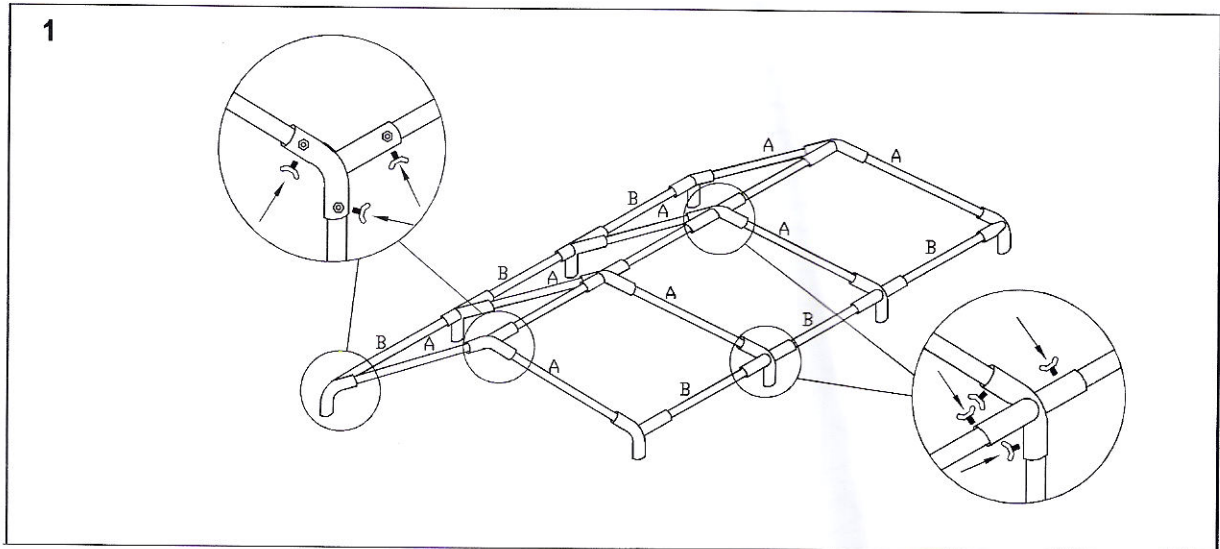

## -Parts List-

Quantity		Description
8	A 	Rafter
9	B 	Apex and eave pole
8	C 	Leg
8		Base plate
6		3 way joint
6		4 way joint
8		Nut and bolt
4		Guy lines
42+4 extra		Bolt
82		Bungee
12		Long Peg
72		Short Peg
2		End panel
6		Wall panel
1		Roof

# Partytent 3 x 6 mtr

-Manual-

# Partytent 3 x 6mtr